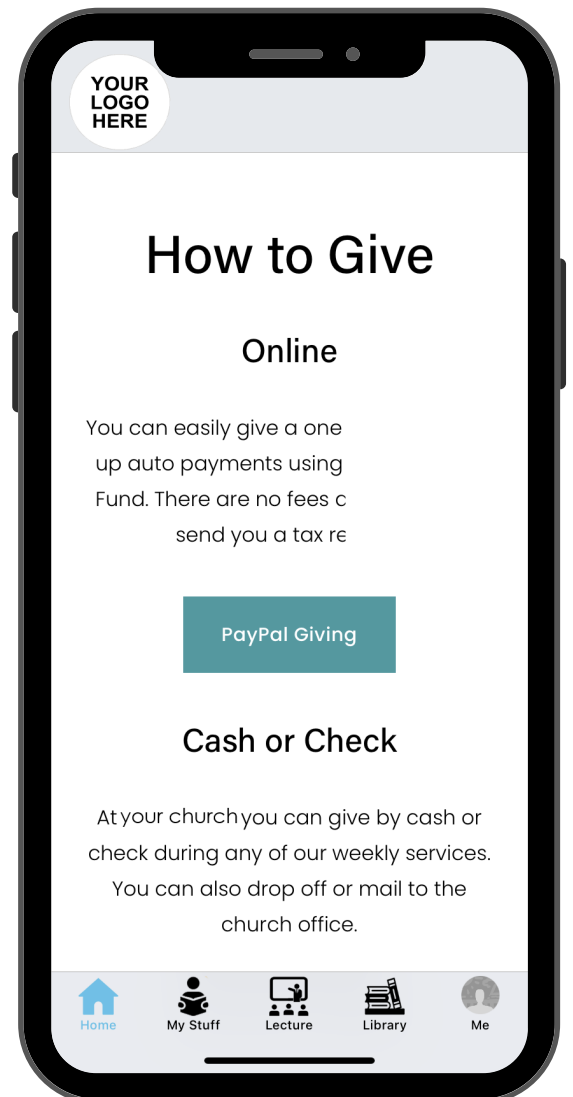

COLLECT DONATIONS

M-Church integrates with all major payment methods. You no longer need to send church members to separate locations on your website. All they have to do is log in to M-Church, and everything is easily and simply displayed there. They can donate to your church via credit card, paypal, or direct payment methods.