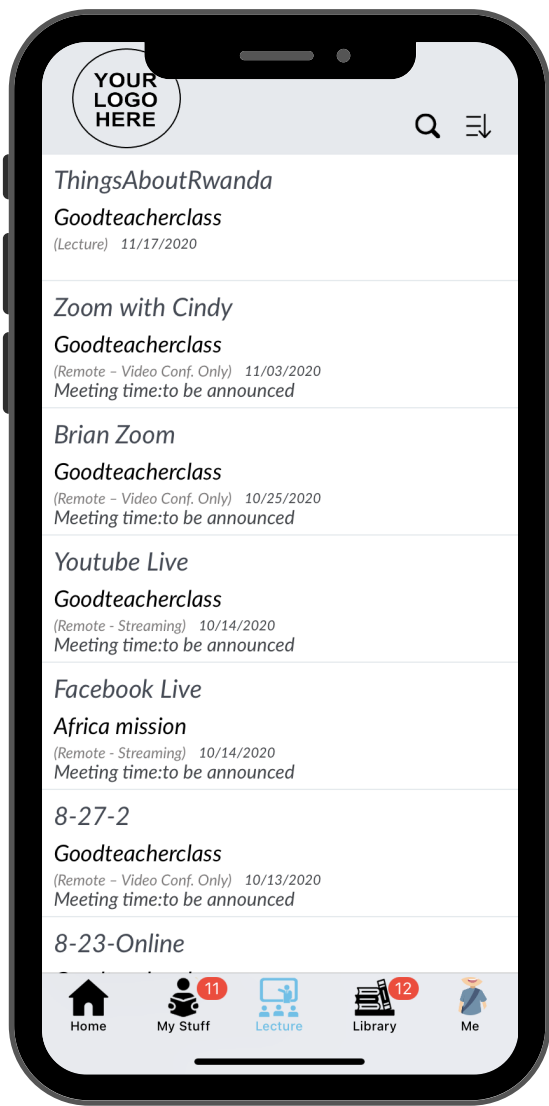

ATTEND LIVE SERVICES ONLINE

M-Church's custom integrations allow your church to run live services on Zoom, Facebook Live, and YouTube Live. All you have to do is past the link in your administrator account and anyone in your church can attend the live service without having to install Zoom, Facebook, or Youtube on their device. They just need to log in and click correct lecture.

HOST BIBLE STUDIES ONLINE

No longer do you need to email Bible study materials to your church members. Just easily upload the content and your members just log in, click on "My Stuff", and they can access the materials instantly.

COLLECT DONATIONS

M-Church integrates with all major payment methods. You no longer need to send church members to separate locations on your website. All they have to do is log in to M-Church, and everything is easily and simply displayed there. They can donate to your church via credit card, paypal, or direct payment methods.