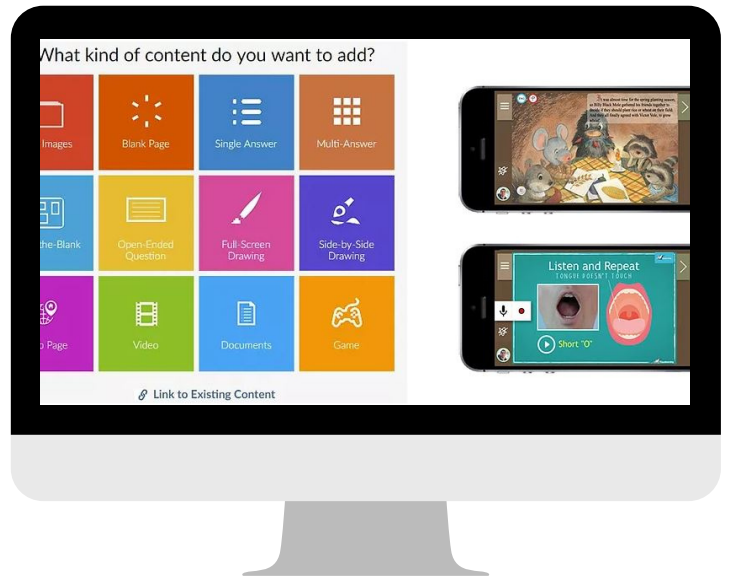

REQUEST A DEMO

Interested in seeing how M-Church works in action? Schedule an appointment with us and we can show you how easy it is to set up an entire church account and access it using the M-Church app.

CMC SPECIAL OFFER

We are so confident that your church will love our platform, we want to offer you a money-back guarantee. Let us set up your account for you, and use it for your church for 90 days. If for some reason it isn't the best fit for you, we'll offer you a full refund. So sign up and try M-Church today. We'll offer you a 50% discount for an entire year just for being a part of CMC Global 2020.

CONTACT US

Get in touch with us today! We would love to speak with you and schedule a demo, or just get started.

info@equalearning.com